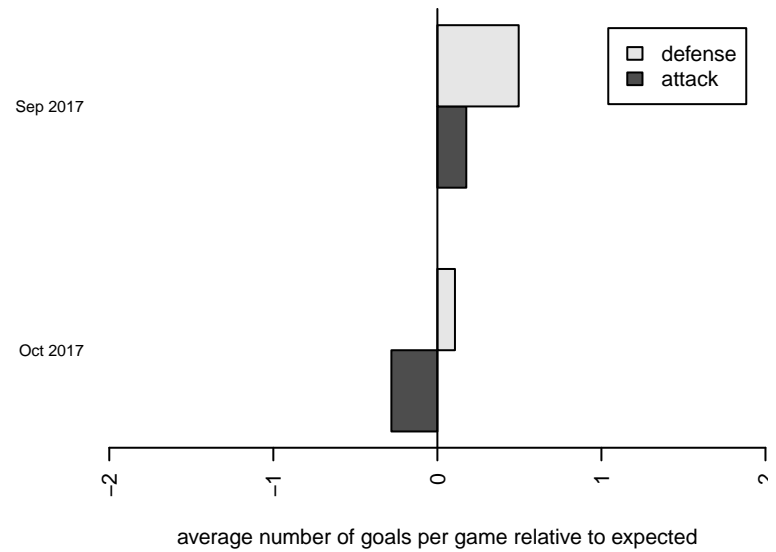

Performance relative to 13 month average