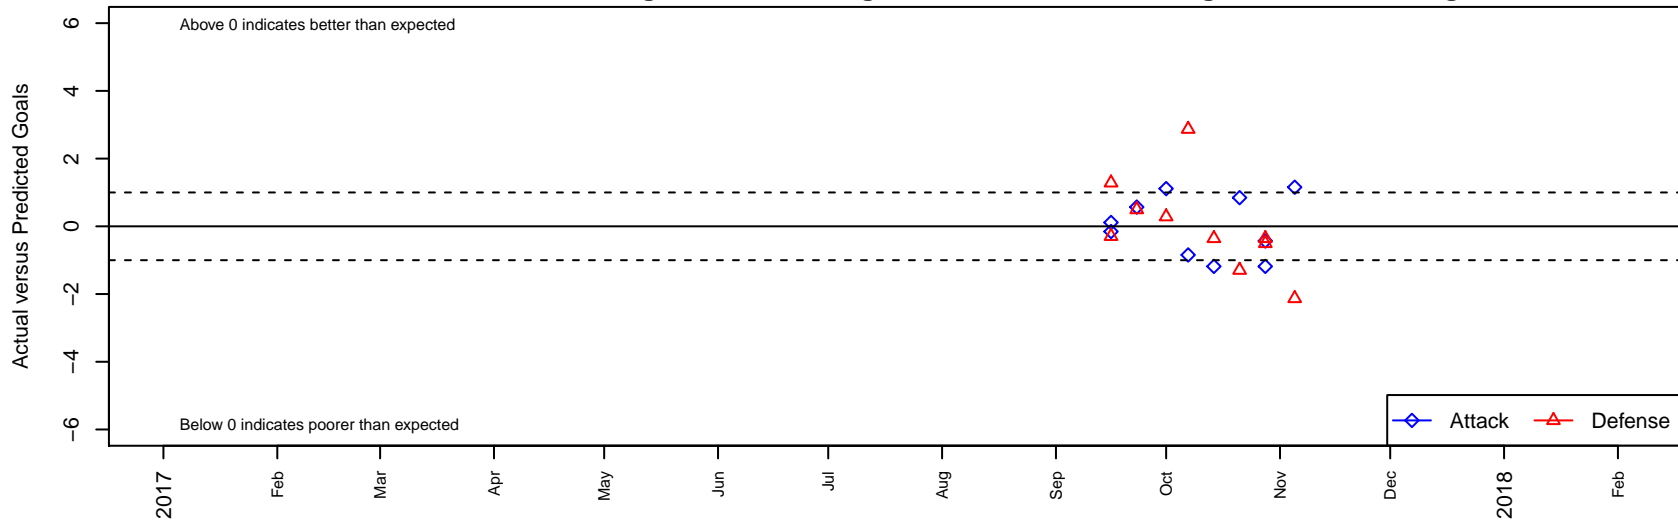

CWSA Rave Green G04

Central Washington Soccer Academy
Yakima, WA
G04 total strength=735
attack=0.86 defense=0.73
fall league = PSPL Copa 2 – East U14

alt names used:
CWSA 04 Rave Green

Venues played:
2017 PSPL Copa 2 – East U14

CWSA Rave Green G04
Dots are actual minus expected GF (blue circles) and GA (red triangles).
Blue line is smoothed change in attack strength. Red is smoothed change in defense strength.

**attack and defense variance (black dot)
relative to other teams
and top 10 in region**