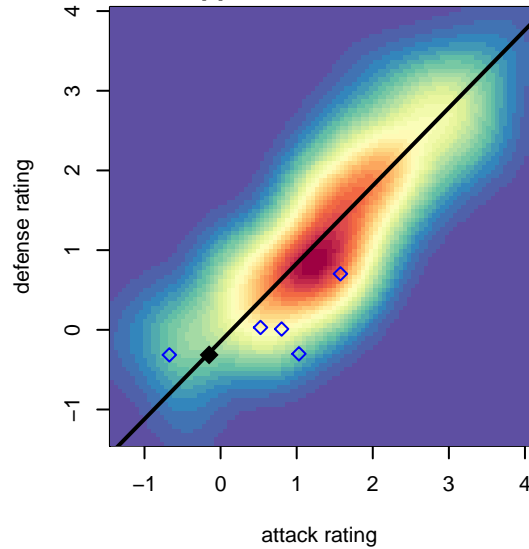

**attack and defense rating
relative to others at age
and all opponents in last 13 months**