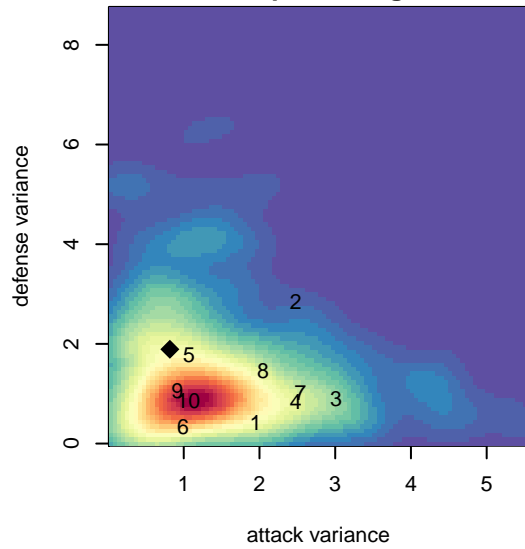

CWSA Rave Green G04

Central Washington Soccer Academy
Yakima, WA
G04 total strength=735
attack=0.86 defense=0.73
fall league = PSPL Copa 2 – East U14

alt names used:
CWSA 04 Rave Green

Venues played:
2017 PSPL Copa 2 – East U14

CWSA Rave Green G04
Dots are actual minus expected GF (blue circles) and GA (red triangles).
Blue line is smoothed change in attack strength. Red is smoothed change in defense strength.

**attack and defense variance (black dot)
relative to other teams
and top 10 in region**