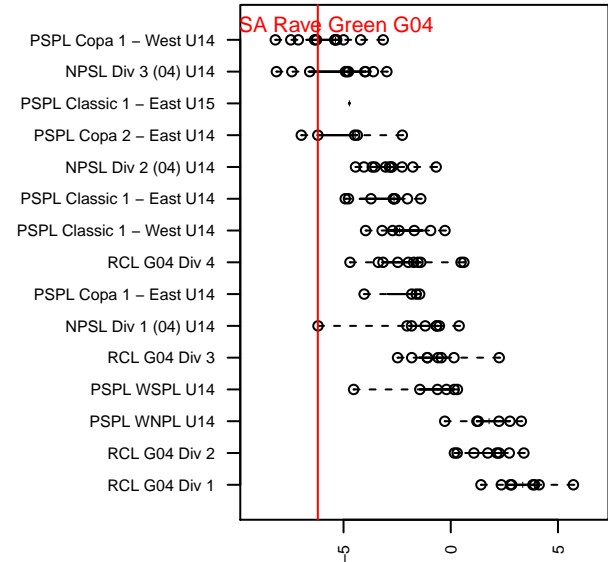

CWSA Rave Green G04

Central Washington Soccer Academy
Yakima, WA
G04 total strength=735
attack=0.86 defense=0.73
fall league = PSPL Copa 2 – East U14

alt names used:
CWSA 04 Rave Green

Venues played:
2017 PSPL Copa 2 – East U14

CWSA Rave Green G04
Dots are actual minus expected GF (blue circles) and GA (red triangles).
Blue line is smoothed change in attack strength. Red is smoothed change in defense strength.

**attack and defense variance (black dot)
relative to other teams
and top 10 in region**

**attack and defense rating
relative to others at age
and all opponents in last 13 months**

Performance relative to 13 month average

Performance relative to 13 month average

date	home		away		venue	pred.home	pred.away
2017-11-05	KVJSA Ellensburg FC G04	5	CWSA Rave Green G04	2	2017 PSPL Copa 2 – East U14	2.87	0.84
2017-10-28	Three Rivers SC White G04	7	CWSA Rave Green G04	0	2017 PSPL Copa 2 – East U14	6.50	0.43
2017-10-28	ASE Navy G04	1	CWSA Rave Green G04	0	2017 PSPL Copa 2 – East U14	0.64	1.18
2017-10-21	Spokane Foxes Tweedy G04	5	CWSA Rave Green G04	2	2017 PSPL Copa 2 – East U14	3.71	1.15
2017-10-14	CWSA Rave Green G04	0	ASE Navy G04	1	2017 PSPL Copa 2 – East U14	1.18	0.64
2017-10-07	CWSA Rave Green G04	0	KVJSA Ellensburg FC G04	0	2017 PSPL Copa 2 – East U14	0.84	2.87
2017-10-01	Walla Walla United SC Strikers G04	2	CWSA Rave Green G04	2	2017 PSPL Copa 2 – East U14	2.29	0.89
2017-09-23	CWSA Rave Green G04	1	Three Rivers SC White G04	6	2017 PSPL Copa 2 – East U14	0.43	6.50
2017-09-16	CWSA Rave Green G04	1	Walla Walla United SC Strikers G04	1	2017 PSPL Copa 2 – East U14	0.89	2.29
2017-09-16	CWSA Rave Green G04	1	Spokane Foxes Tweedy G04	4	2017 PSPL Copa 2 – East U14	1.15	3.71